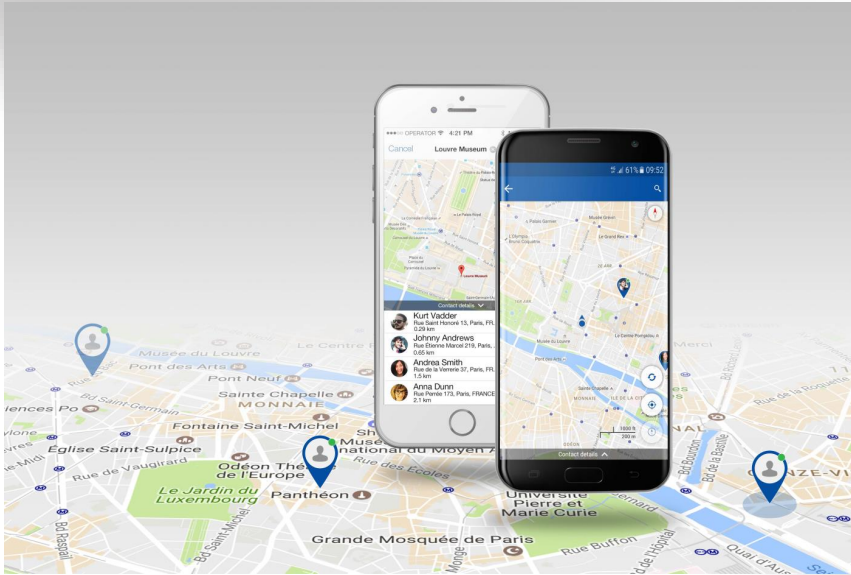

Geolocation and Dispatch with

Fully synchronized with mobile and web in real-time

With Team on the Run's **Geolocation** service you can manage your teams on the field by getting real-time position tracking on the map. This Geolocation service allows your designated users ("Dispatch Managers") to locate other users on the map and also allows continuous real-time tracking on the map.