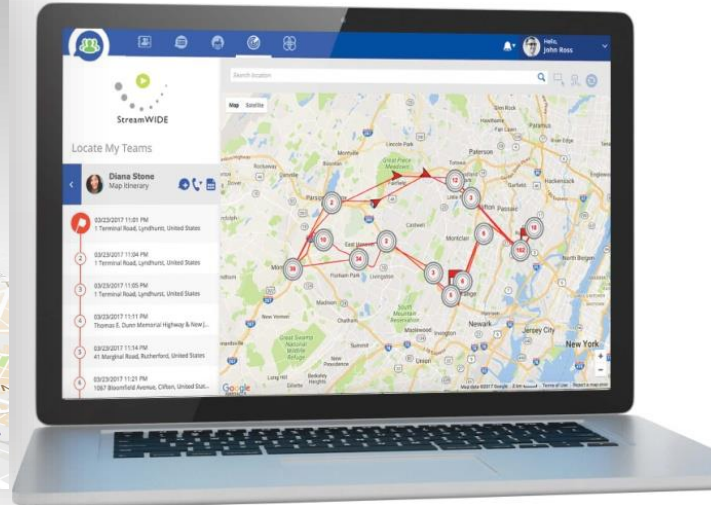

Geolocation and Dispatch with

Fully synchronized with mobile and web in real-time

With Team on the Run's **Geolocation** service you can manage your teams on the field by getting real-time position tracking on the map. This Geolocation service allows your designated users ("Dispatch Managers") to locate other users on the map and also allows continuous real-time tracking on the map.

Track your drivers, send alerts, and get in-touch with drivers in a moments notice without having to use an external application. With Team on the Run you can get detailed statistics on your drivers and even export out reports to keep on file.