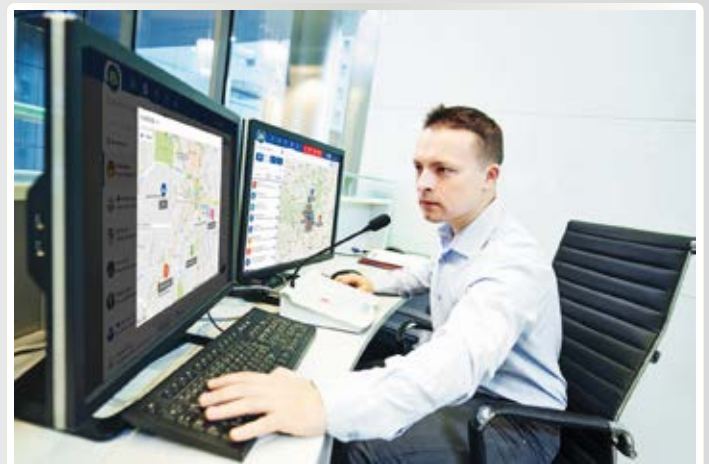

Geolocation and Dispatch with

Fully synchronized with mobile and web in real-time

With Team on the Run's **Geolocation** service you can manage your teams on the field by getting real-time position tracking on the map. This Geolocation service allows your designated users ("Dispatch Managers") to locate other users on the map and also allows continuous real-time tracking on the map.

Track your drivers, send alerts, and get in-touch with drivers in a moments notice without having to use an external application. With Team on the Run you can get detailed statistics on your drivers and even export out reports to keep on file.