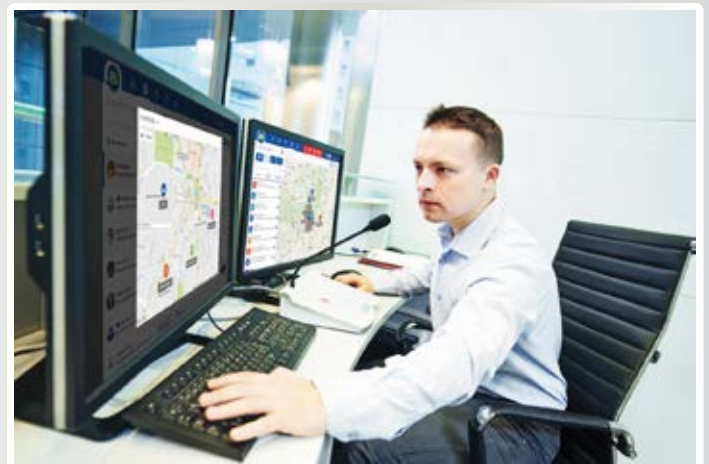

Fully synchronized with mobile and web in real-time

With Team on the Run's **Geolocation** service you can manage your teams on the field by getting real-time position tracking on the map. This Geolocation service allows your designated users ("Dispatch Managers") to locate other users on the map and also allows continuous real-time tracking on the map.

Track your drivers, send alerts, and get in-touch with drivers in a moments notice without having to use an external application. With Team on the Run you can get detailed statistics on your drivers and even export out reports to keep on file.